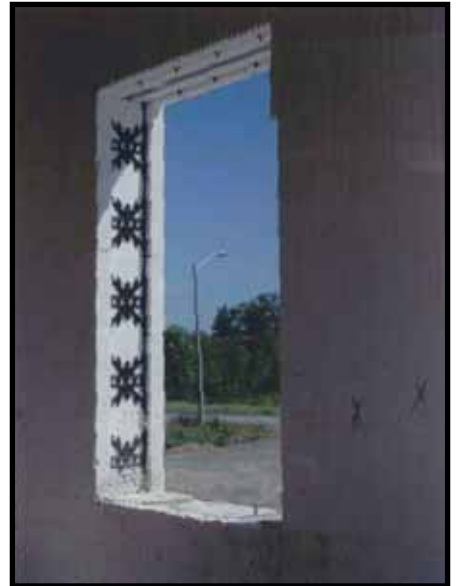

INTEGRASPEC[®]

"The User Friendly ICF"

IntegraBucks / IntegraHeaders

TEMPORARY HEADER BRACE

IF OVERSPAN, PLACE SPACER / WEB IN RSO AND REMOVE AFTER CONCRETE PLACEMENT

Specify *Integrity* in your next project: